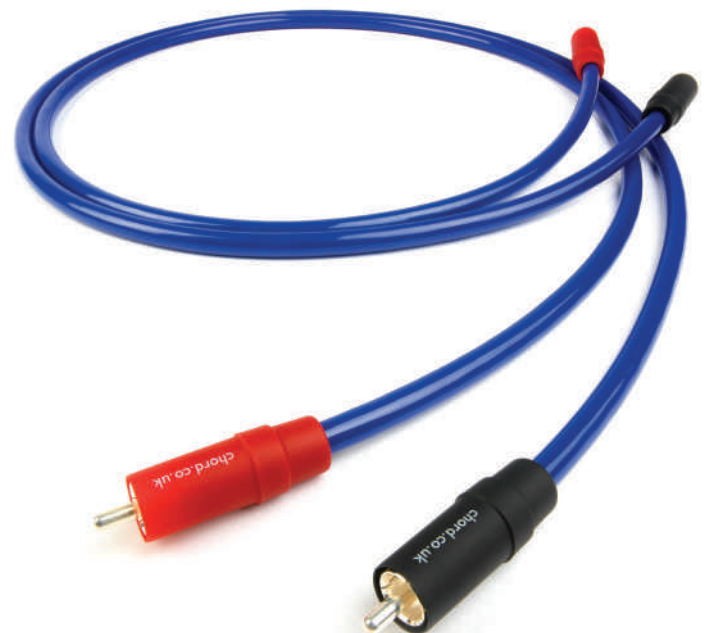

THE
CHORD™
COMPANY

Designed & hand built

in England since 1985