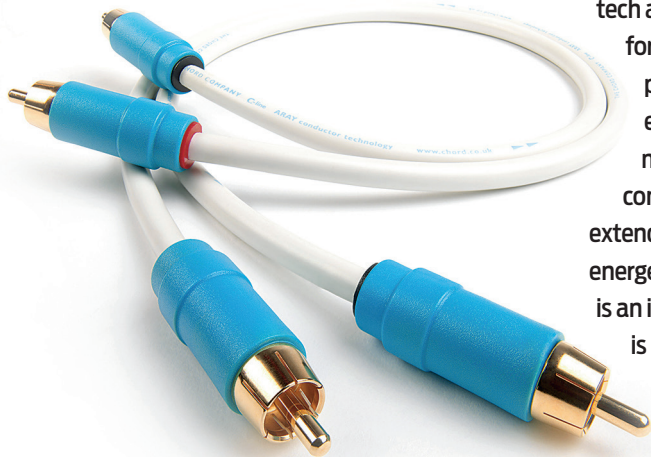

BEST INTERCONNECT CABLE

The Chord Company C-Line

FEATURING TUNED ARAY technology originally developed for The Chord Company's flagship Sarum range, the C-Line's conductors are produced

from oxygen-free copper and constructed in a pseudo-balanced configuration with fully floating, high-performance shielding. Direct gold-plating tech and over-moulded strain relief is also adopted for the termination plugs. The result is a performance that manages to combine energy and refinement in a manner that's more commonly associated with silver conductors. Bass response is smooth and extended and performances are lively and energetic without ever feeling strained. The result is an interconnect with an involving character that is hard to beat at the price.

PRODUCT DETAILS

TYPE Analogue interconnect cable
PRICE £45
DISTRIBUTOR The Chord Company
WEBSITE www.chord.co.uk
REVIEW HFC 403