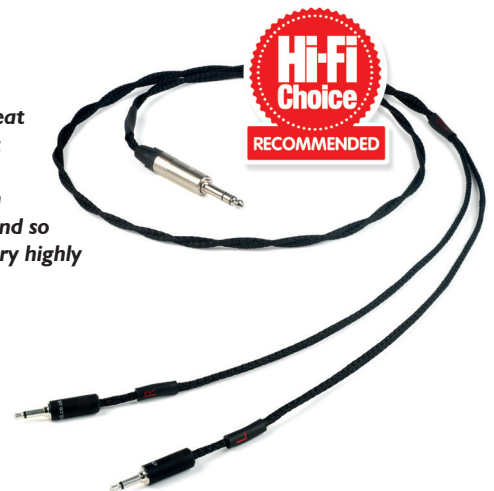

**WHAT HI-FI?
AWARDS 2017**

Accessories
Best analogue interconnect £50+
Chord Company Clearway

**WHAT HI-FI?
AWARDS 2017**

Accessories
Best speaker cable
Chord Company Clearway

**WHAT HI-FI?
AWARDS 2017**

Accessories
Best analogue interconnect under £50
Chord Company C-line